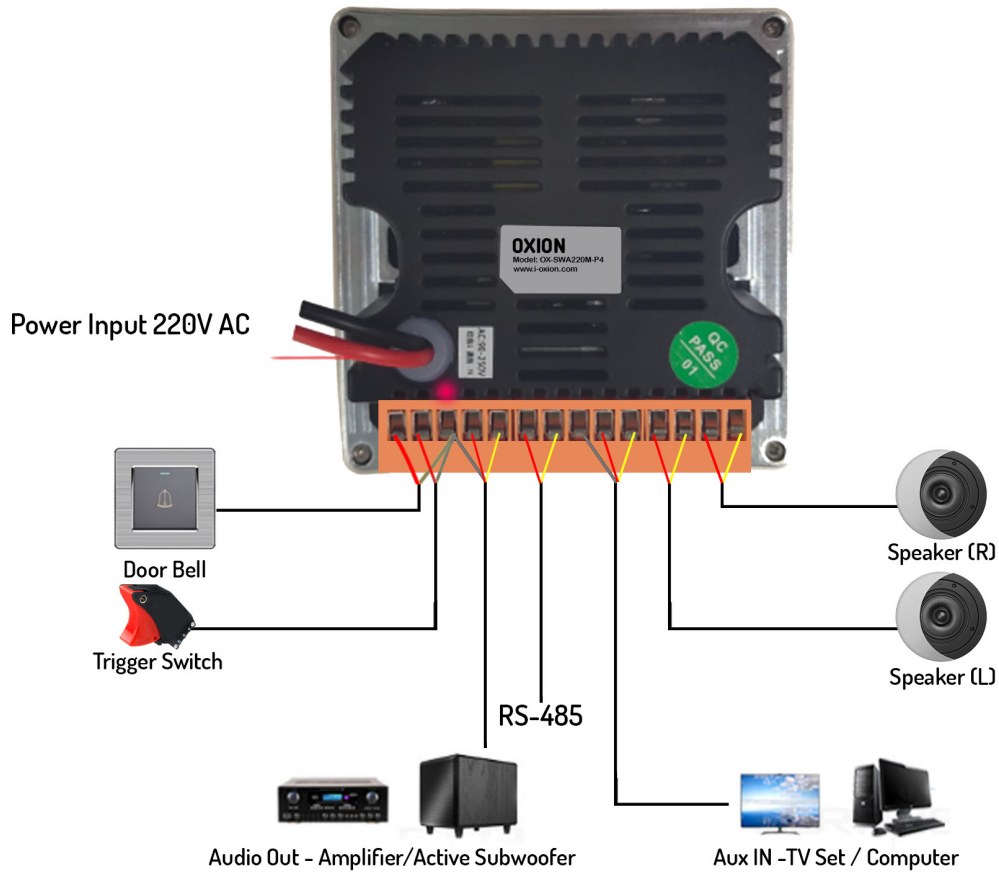

## In the same LAN, Deferent Panels Control each Other to play music

click the play button to control other to control other Hub in the same local area network to play music ,or control all Hubs in the same LAN to play same time

Syncornization play main Interface here you can see the name of all Oxion Music Hub in the same LAN

Here you can view the music list of the selected panel

Here you can select the Hub music you want to play, or you can select all Hub to play the music

# Product Details

OXION

<b>Model:</b>	OX-IMH-A4W
Operating Systems	Android 8.1
RAM	1GB
ROM	8GB
Google Play store	Yes.
Display /Resolution	4inch 480*480 IPS HD resolution
Load	4-8Ω
Speaker Output	Eight-channel speaker output, support two zones volume adjustment, two zones treble and bass adjustment separately.
RMS Output Power	2x25W each slot Speaker
Audio S/N Ratio	≥98dB
Audio Zone	2 Channel audio
Zone Volume Control	2 zones Volume control with On/Off
Audio Input	Yes , 1 Line In
Audio Output	Yes, 1 Line Out
Wi-Fi Support	Yes. 2.4G up to 20 meters
Default Applications	YouTube, Google Play store ,internet radio...Etc
Bluetooth Distance	3-5 Meters
Bluetooth Version	5.0
HDMI out	No
Mobile Control	Yes, Eshare Application Control
Device Rename Function	Yes,
TF Card	Yes,32GB maximum
USB flash	Yes,32GB maximum
Doorbell interface:	Doorbell interface: trigger the doorbell control line
Trigger playback	Yes.
Timing Settings	select boot powered up for music or a particular application, Finally, check the day of last week again in the bottom
Multi language	Yes, Support (English ,Chines etc..)
Third party application	Yes. support
Music Applications	Support DLNA, Airplay, Qplay and other protocols, you can push mobile phone music, videos, pictures, files
Power Supply	AC220V(50HZ) compatible 90V-250V
Wire Mounting Box Size	86*86*30mm
Device	86*86*57mm