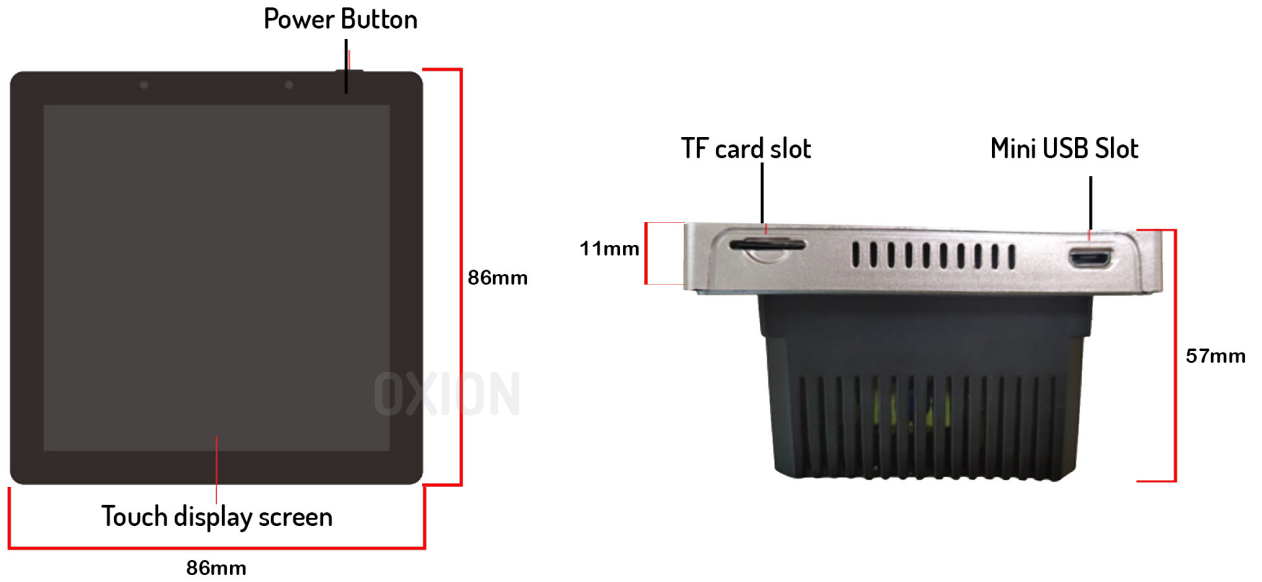

# Product Details

OXION

<b>Model:</b>	OX-IMH-A4W
Operating Systems	Android 8.1
RAM	1GB
ROM	8GB
Google Play store	Yes.
Display /Resolution	4inch 480*480 IPS HD resolution
Load	4-8Ω
Speaker Output	Eight-channel speaker output, support two zones volume adjustment, two zones treble and bass adjustment separately.
RMS Output Power	2x25W each slot Speaker
Audio S/N Ratio	≥98dB
Audio Zone	2 Channel audio
Zone Volume Control	2 zones Volume control with On/Off
Audio Input	Yes , 1 Line In
Audio Output	Yes, 1 Line Out
Wi-Fi Support	Yes. 2.4G up to 20 meters
Default Applications	YouTube, Google Play store ,internet radio...Etc
Bluetooth Distance	3-5 Meters
Bluetooth Version	5.0
HDMI out	No
Mobile Control	Yes, Eshare Application Control
Device Rename Function	Yes,
TF Card	Yes,32GB maximum
USB flash	Yes,32GB maximum
Doorbell interface:	Doorbell interface: trigger the doorbell control line
Trigger playback	Yes.
Timing Settings	select boot powered up for music or a particular application, Finally, check the day of last week again in the bottom
Multi language	Yes, Support (English ,Chines etc..)
Third party application	Yes. support
Music Applications	Support DLNA, Airplay, Qplay and other protocols, you can push mobile phone music, videos, pictures, files
Power Supply	AC220V(50HZ) compatible 90V-250V
Wire Mounting Box Size	86*86*30mm
Device	86*86*57mm