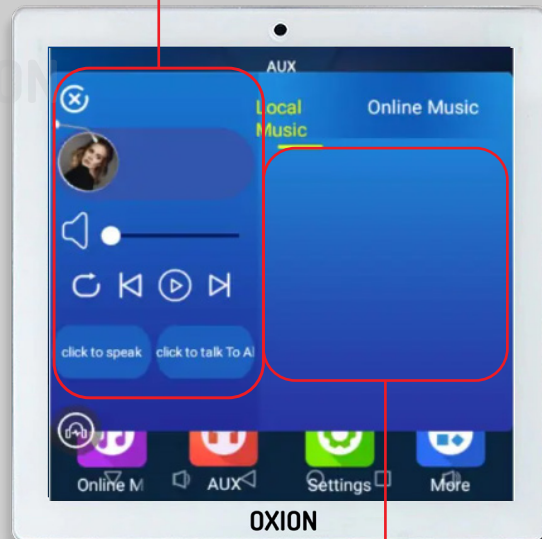

In the same LAN, Deferent Panels Control each Other to play music

click the play button to control other to control other Hub in the same local area network to play music ,or control all Hubs in the same LAN to play same time

Syncornization play main Interface here you can see the name of all Oxion Music Hub in the same LAN